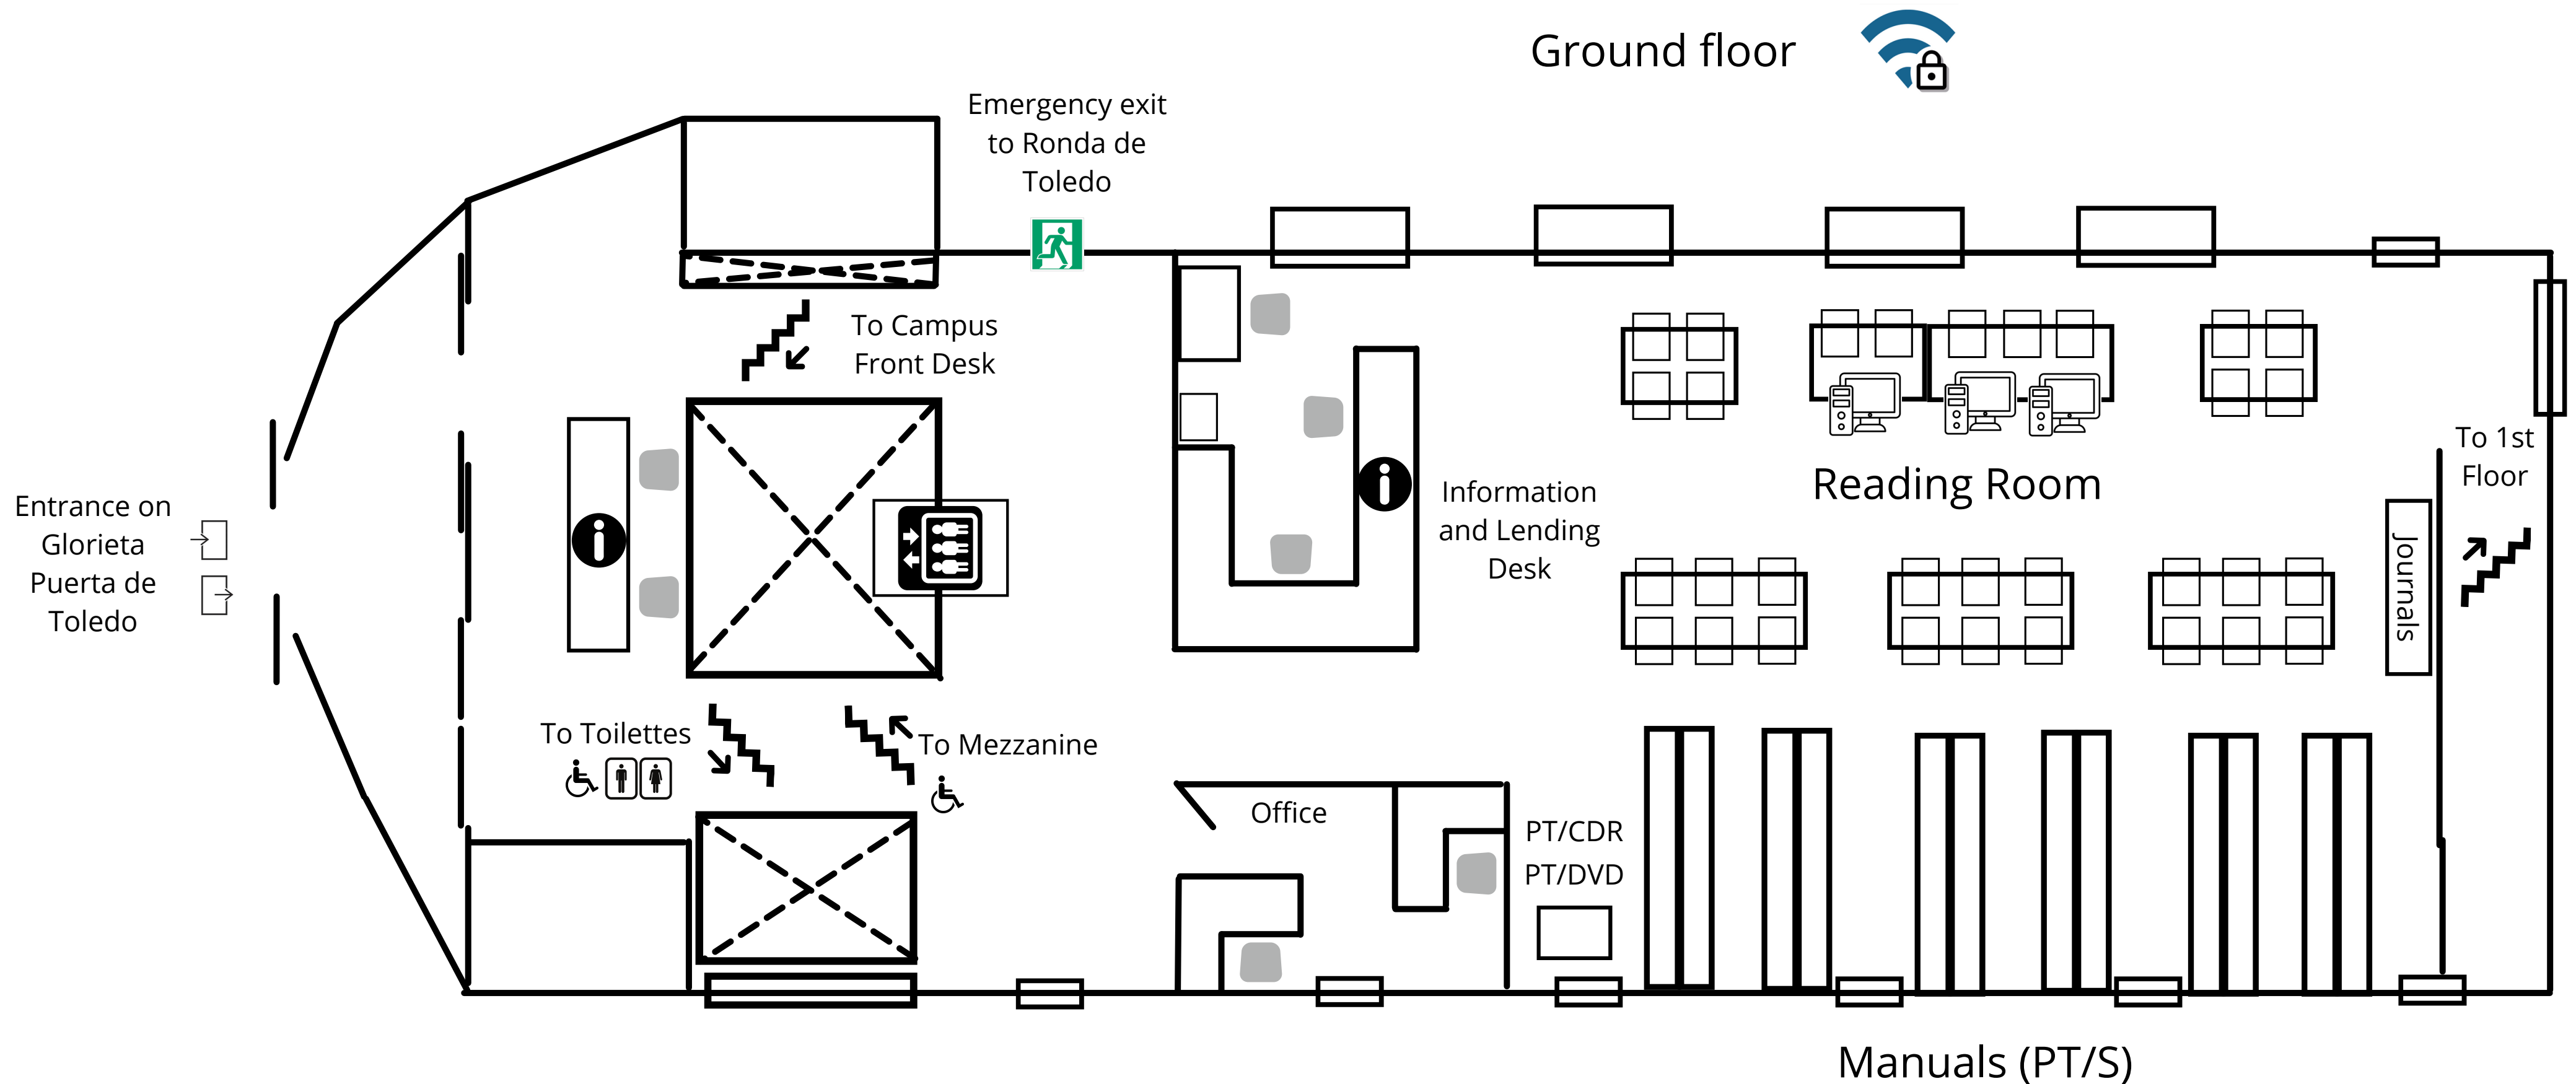

Ground floor

Library uc3m Campus Madrid-Puerta de Toledo
Ronda de Toledo, 1, 28005 Madrid
Building 2.0.BI.01
2.0.BI.02 (Library Office)

mptatoledo@db.uc3m.es
91 624 57 01

Monday to Friday 9 a.m. to 9 p.m.
Weekends closed
Special Opening Hours in exam periods and holidays